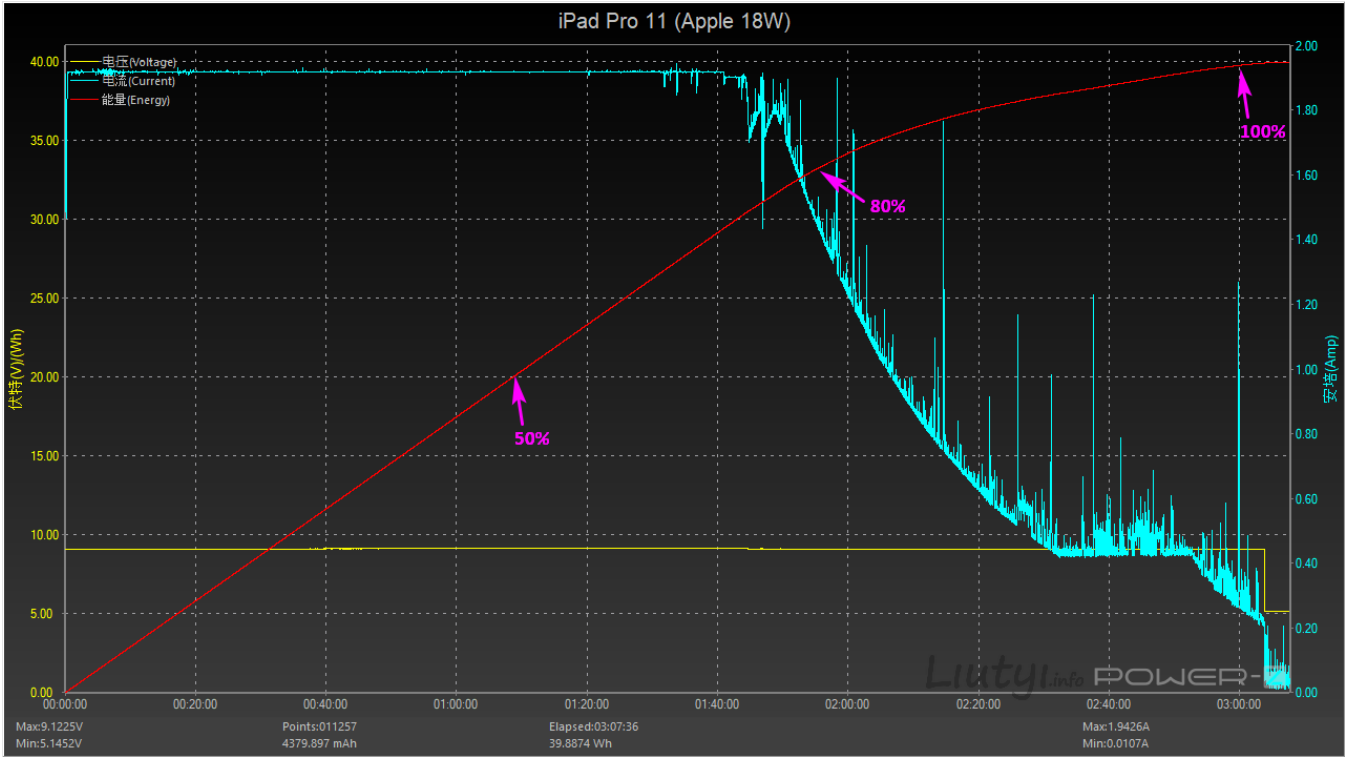

Apple 29W Charger

14.5v 2A, 5.2v 2.4A (in use by iPad Pro - 29W)