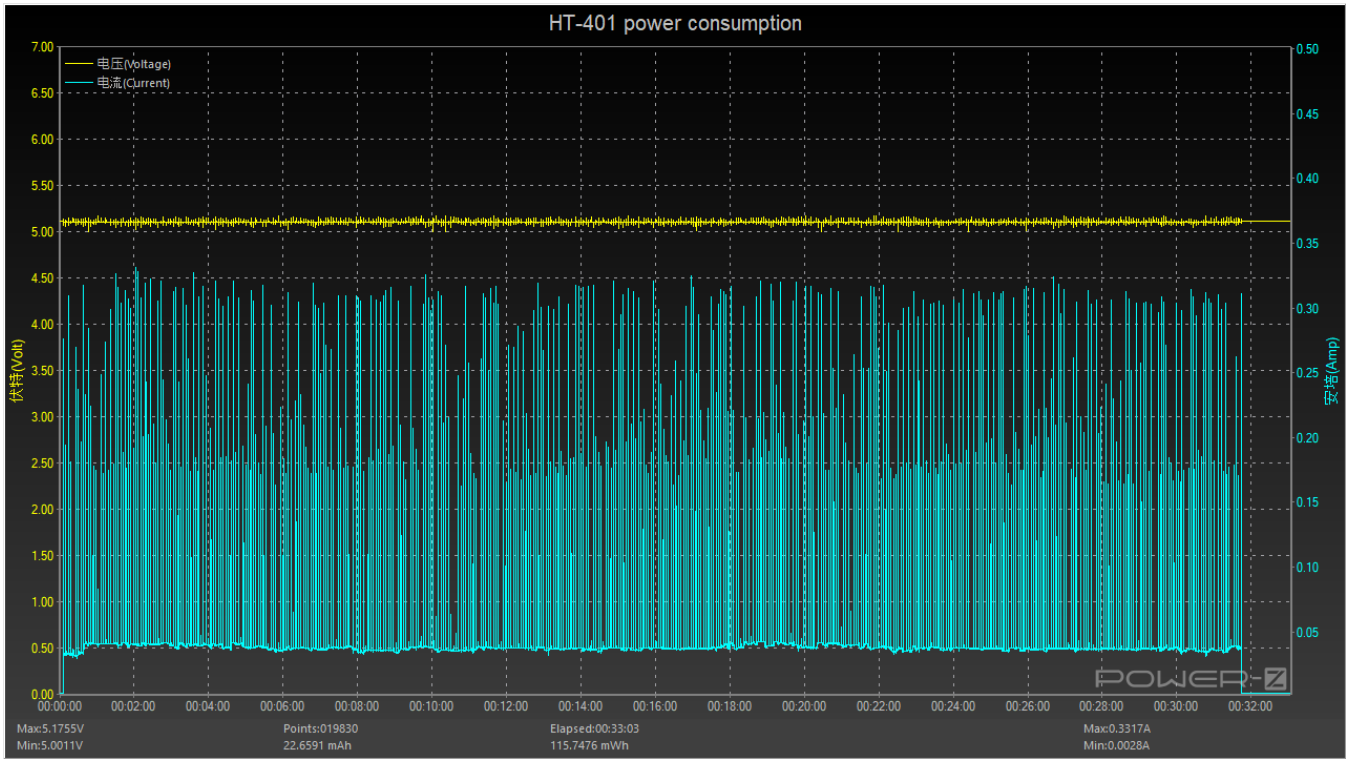

HT-401 power consumption

30 minutes power consumption

Charging 300 mAh battery

spike is turn on/off during charging

Charging time: 2h 30m

Calculated battery time is about 3-4 hours (6-8 times of 30 minutes before auto power off)