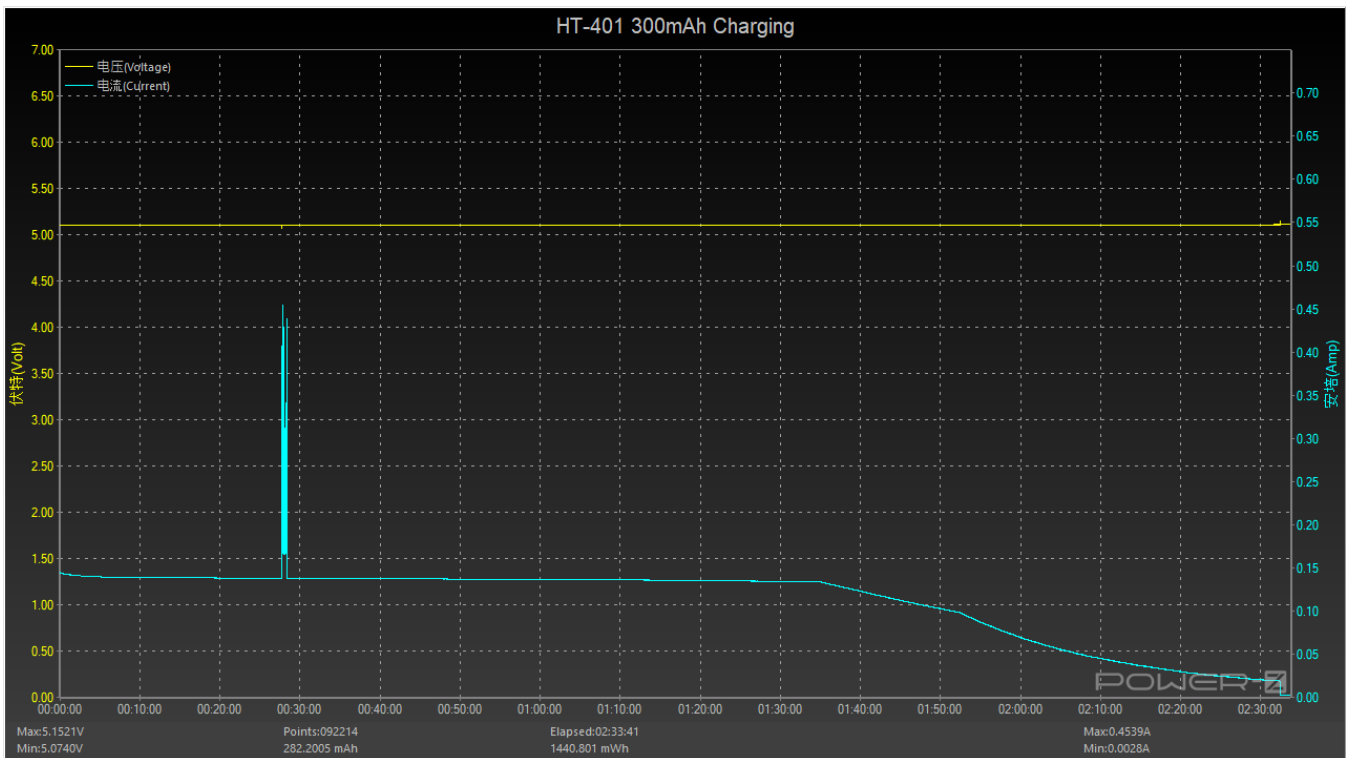

HT-401 power consumption

30 minutes power consumption

Charging 300 mAh battery

spike is turn on/off during charging

Charging time: 2h 30m

Calculated battery time is about 3-4 hours (6-8 times of 30 minutes before auto power off)