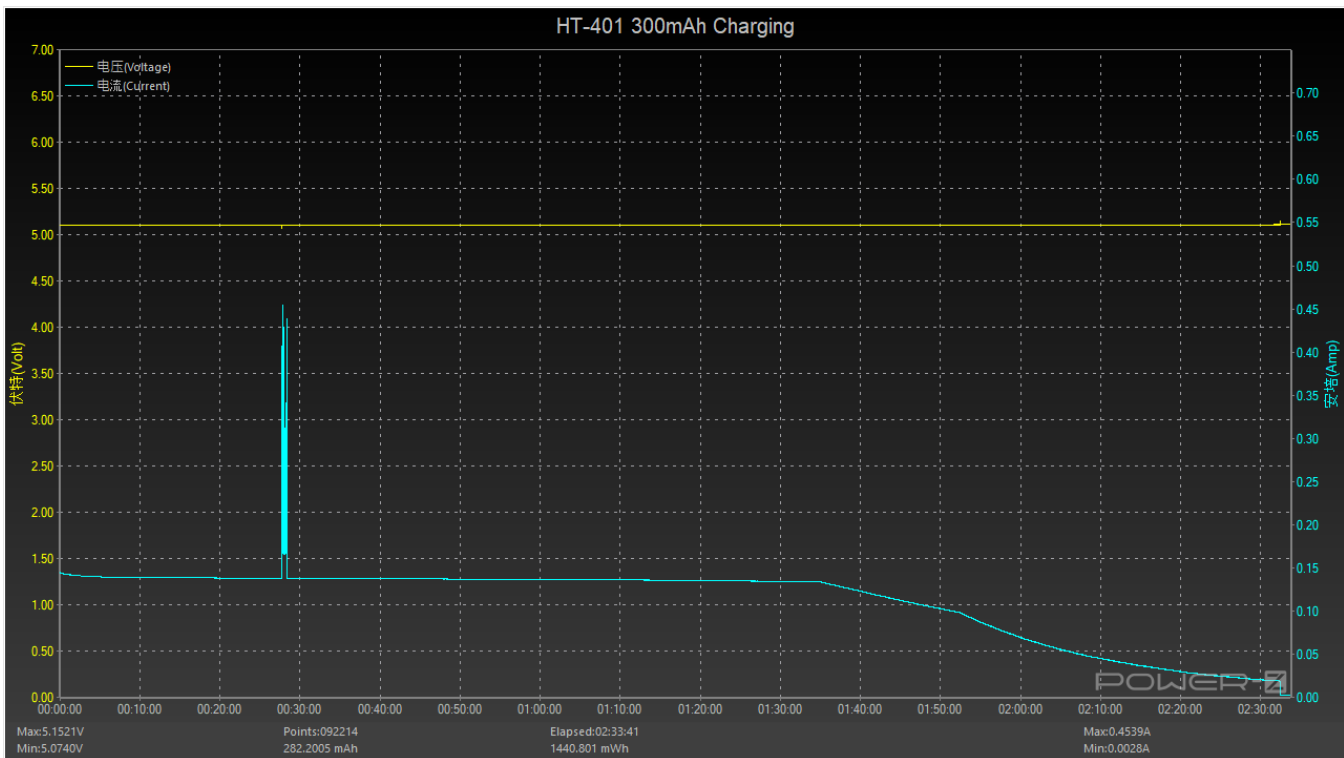

HT-401 power consumption

30 minutes power consumption

Charging 300 mAh battery

spike is turn on/off during charging

Charging time: 2h 30m

Calculated battery time is about 3-4 hours (6-8 times of 30 minutes before auto power off)