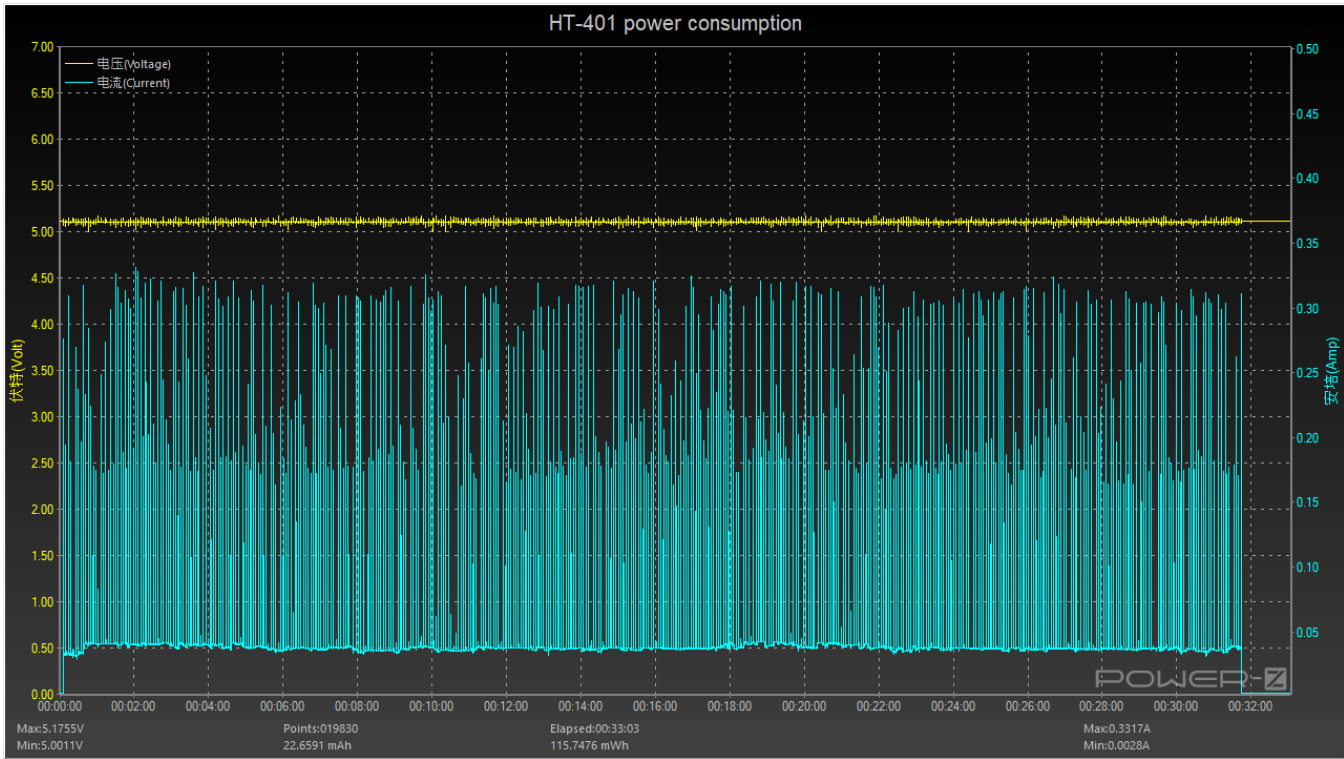

HT-401 power consumption

30 minutes power consumption

Charging 300 mAh battery

spike is turn on/off during charging

Charging time: 2h 30m

Calculated battery time is about 3-4 hours (6-8 times of 30 minutes before auto power off)