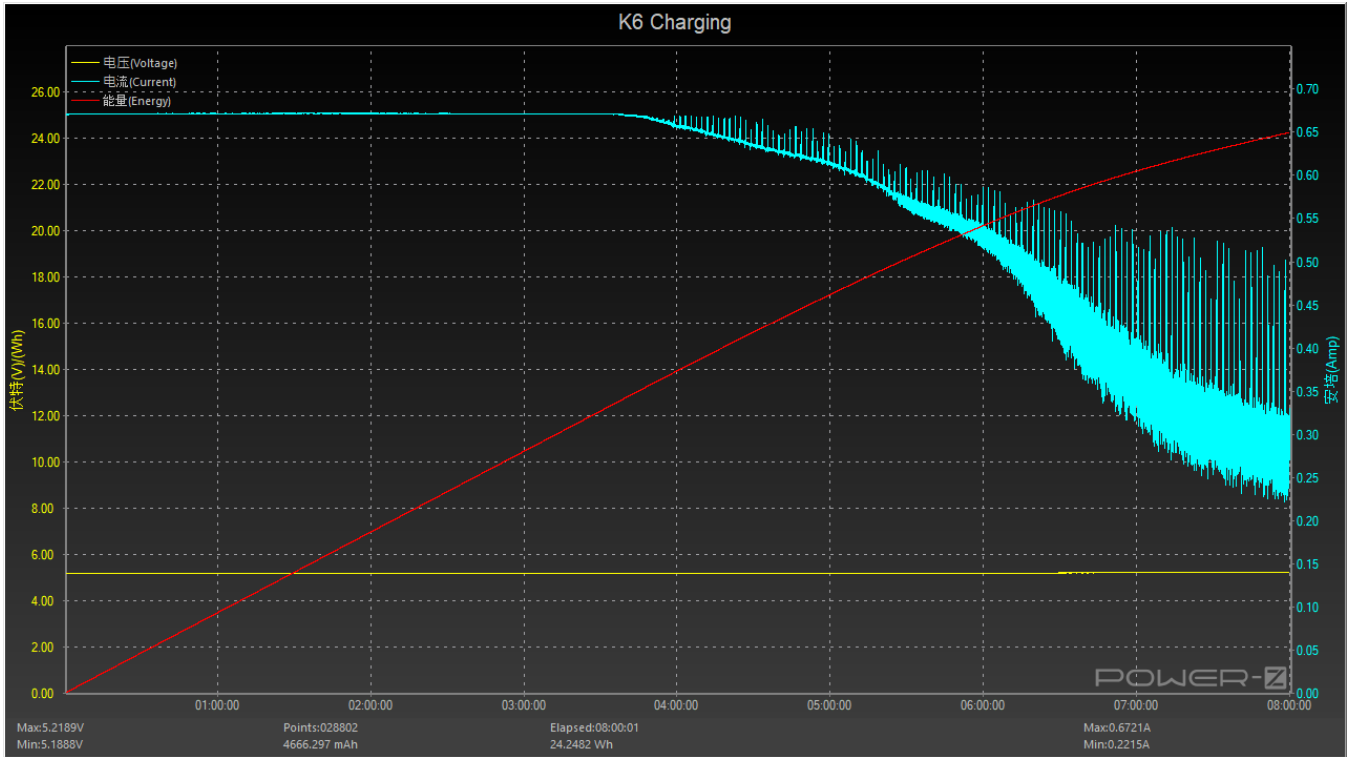

K6 charging

Charging

Power Consumption