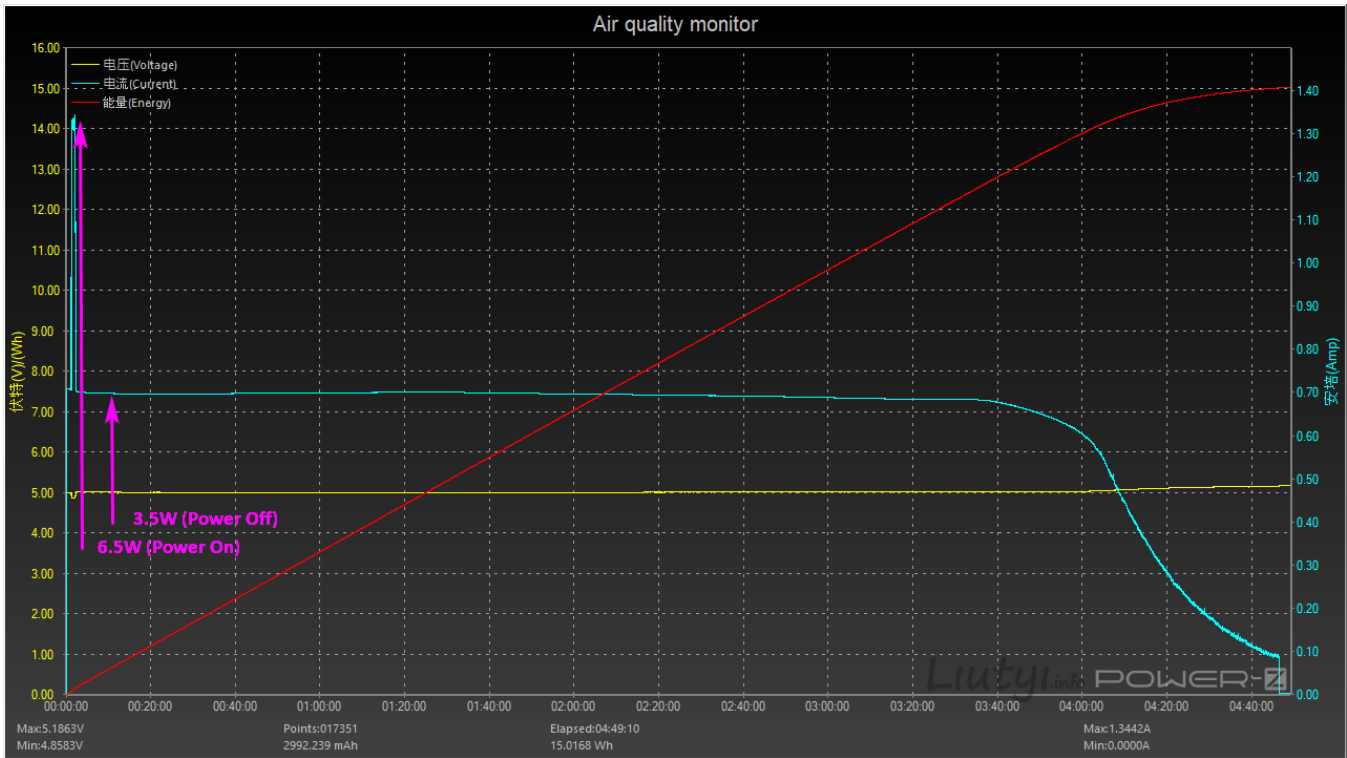

DM601 Power Consumption

Charging

Full Charging time: **4h45m**

Battery life: **5h19m**

Charging power consumption: **3.5W** (5v 0.7A)

Average Charging and Working consumption **6.5W** (5v 1.3A)

Operation

Max operation (w/o charging) current: **1.3A**

CO2 measurements every 5 seconds

DM601