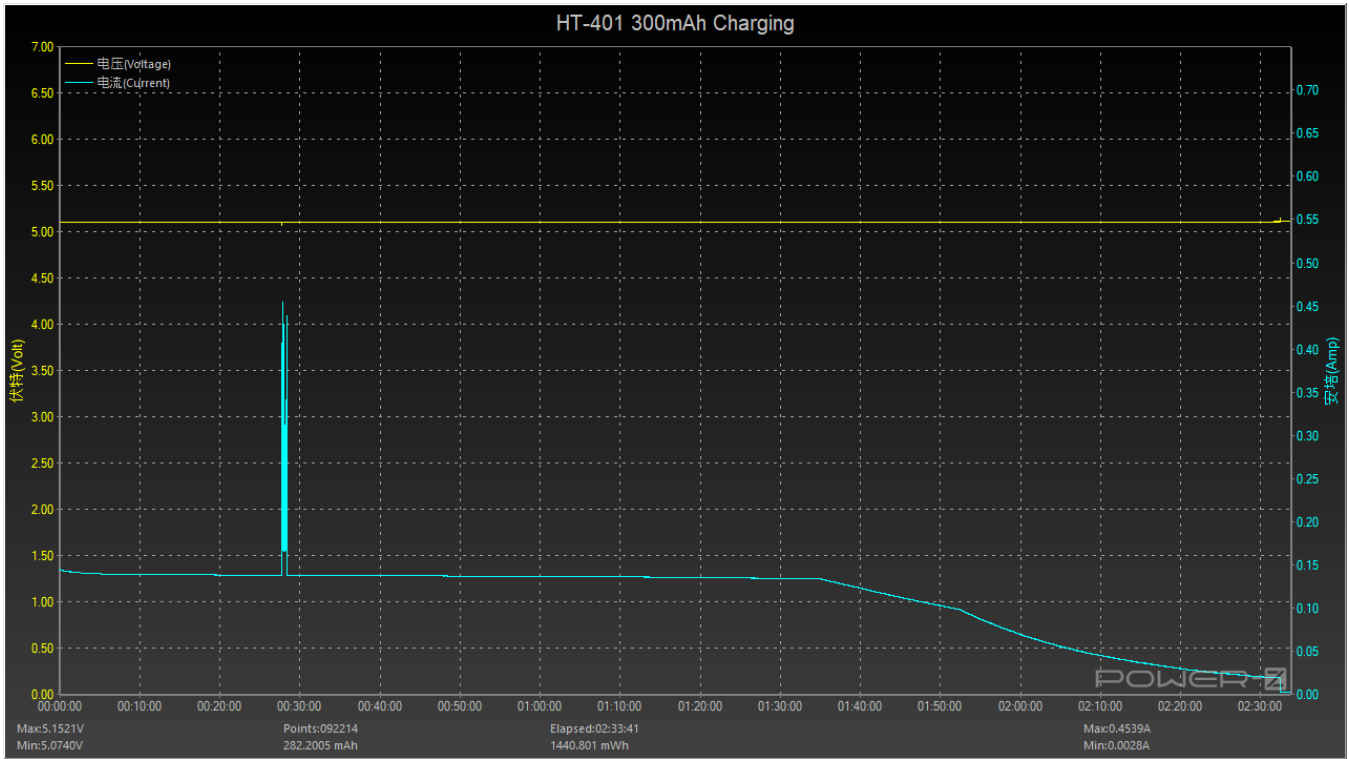

HT-401 power consumption

30 minutes power consumption

Charging 300 mAh battery

spike is turn on/off during charging

Charging time: 2h 30m

Calculated battery time is about 3-4 hours (6-8 times of 30 minutes before auto power off)