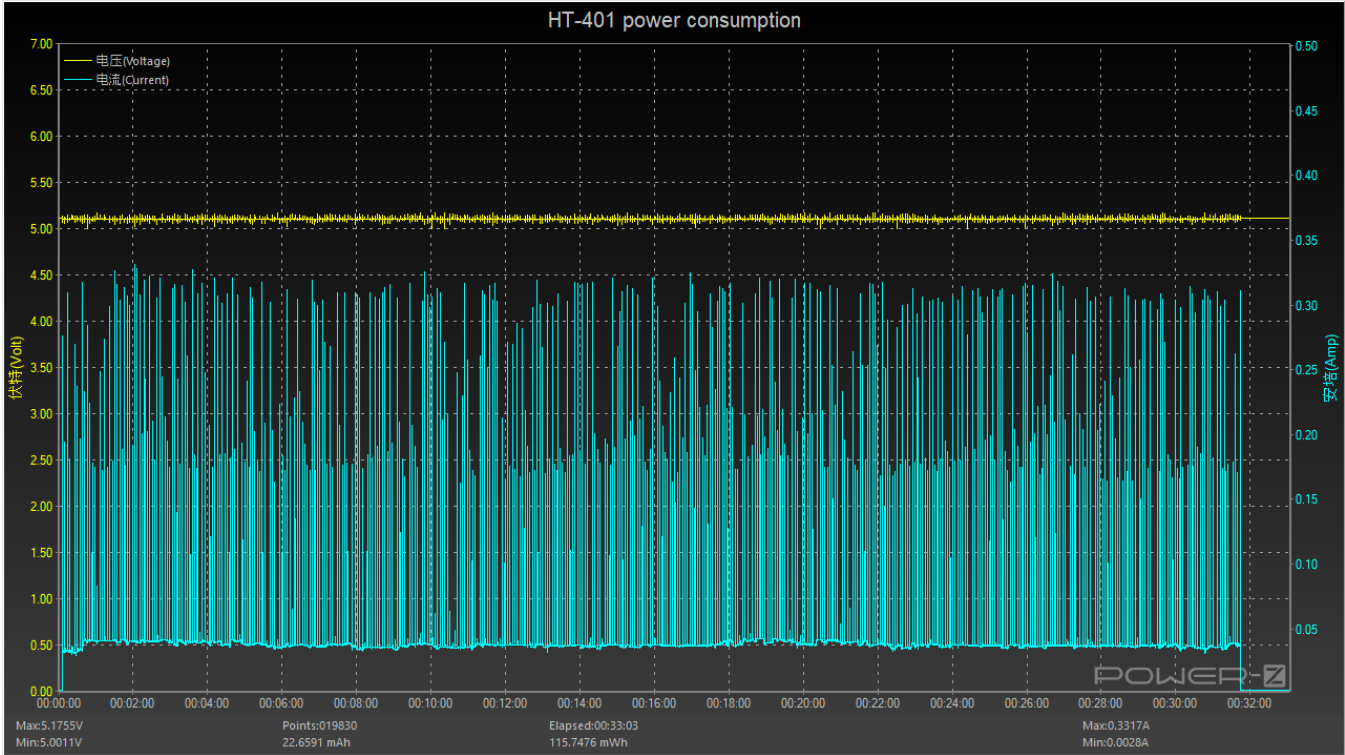

HT-401 power consumption

30 minutes power consumption

Charging 300 mAh battery

spike is turn on/off during charging

Charging time: 2h 30m

Calculated battery time is about 3-4 hours (6-8 times of 30 minutes before auto power off)