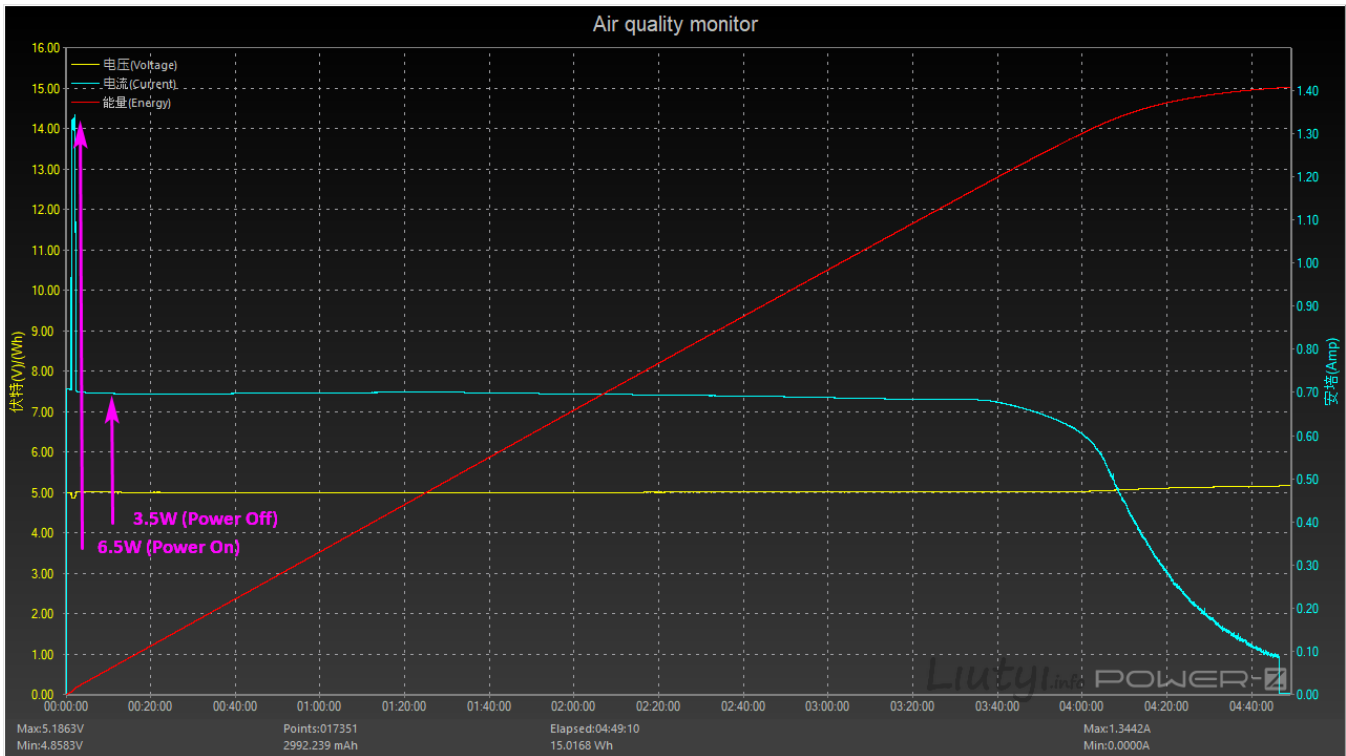

# DM601 Power Consumption

## Charging

Full Charging time: **4h45m**

Battery life: **5h19m**

Charging power consumption: **3.5W** (5v 0.7A)

Average Charging and Working consumption **6.5W** (5v 1.3A)

## Operation

Max operation (w/o charging) current: **1.3A**

CO2 measurements every 5 seconds