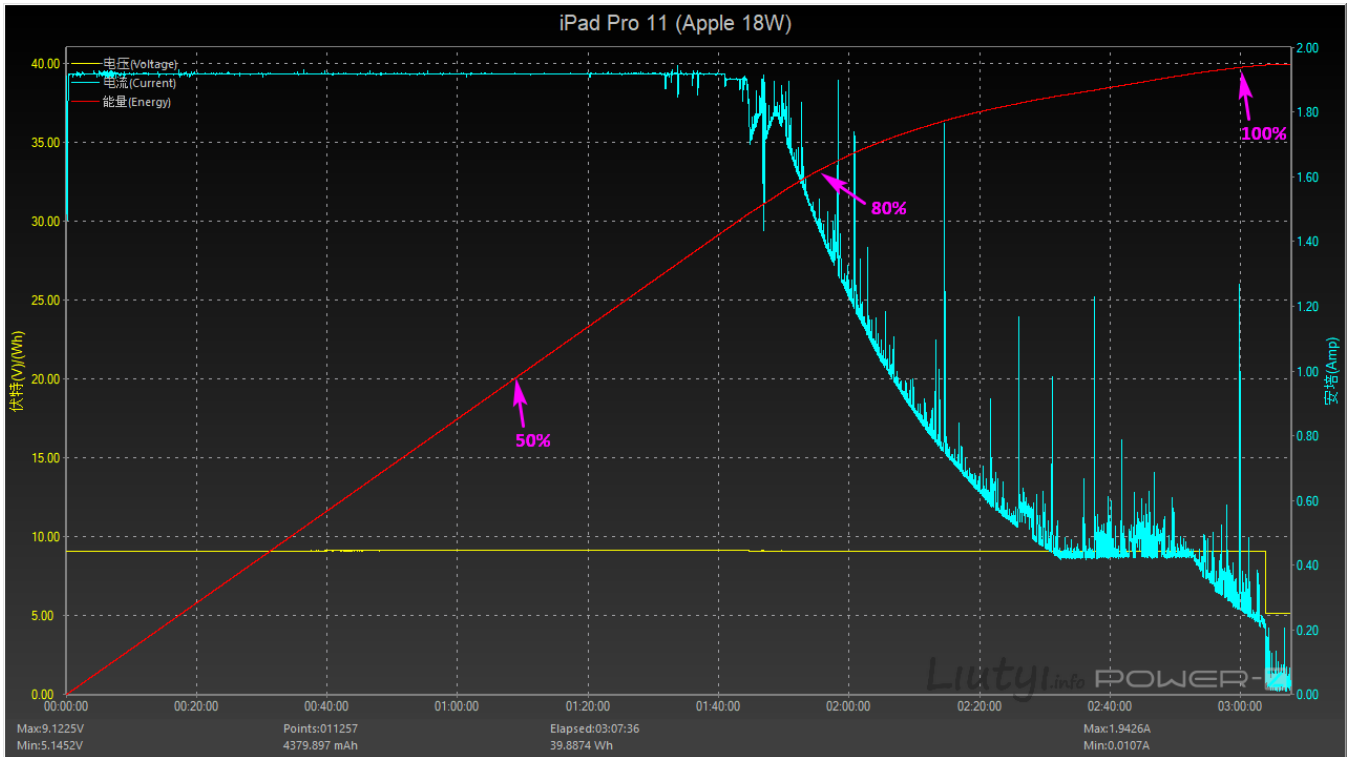

Apple 29W Charger

14.5v 2A, 5.2v 2.4A (in use by iPad Pro - 29W)