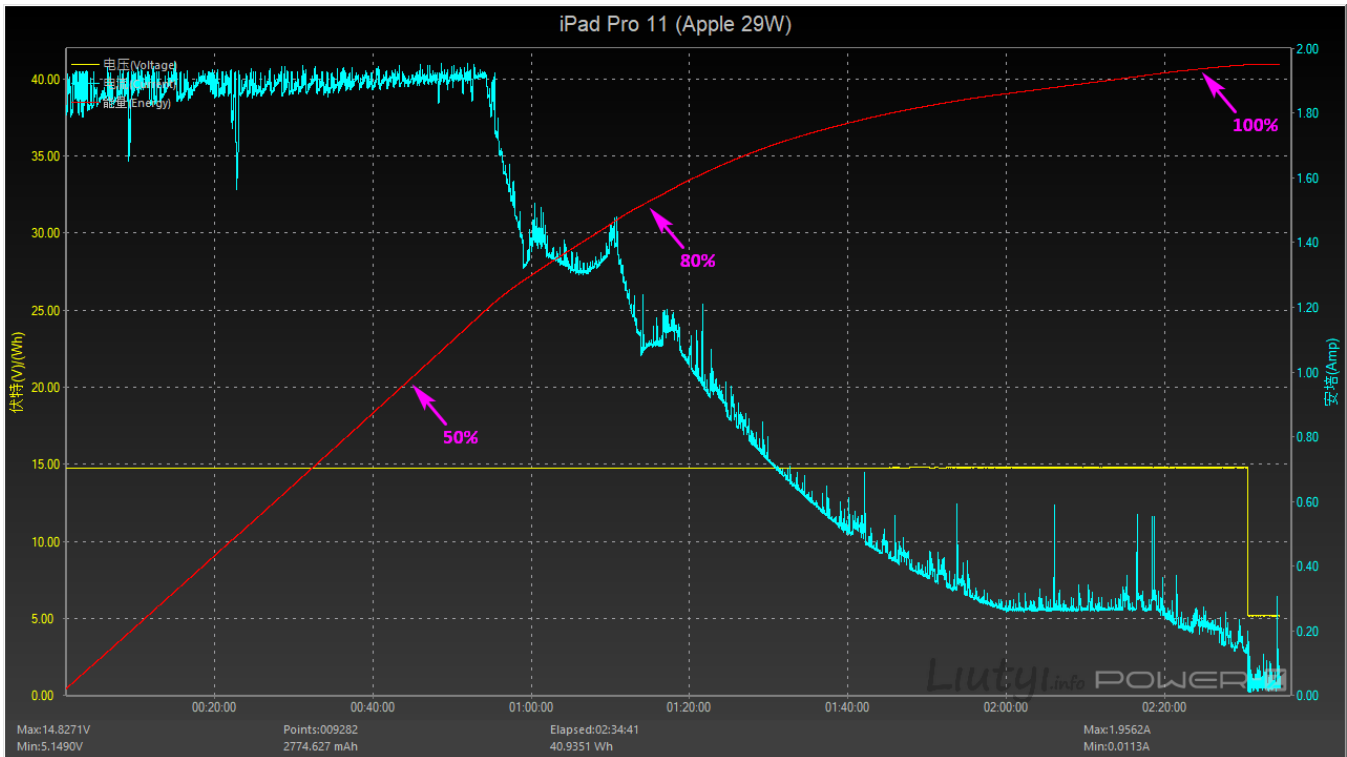

Apple 87W Charger

20.2v 4.3A, 9v 3A, 5.2v 2.4A (in use by iPad Pro - 27W)