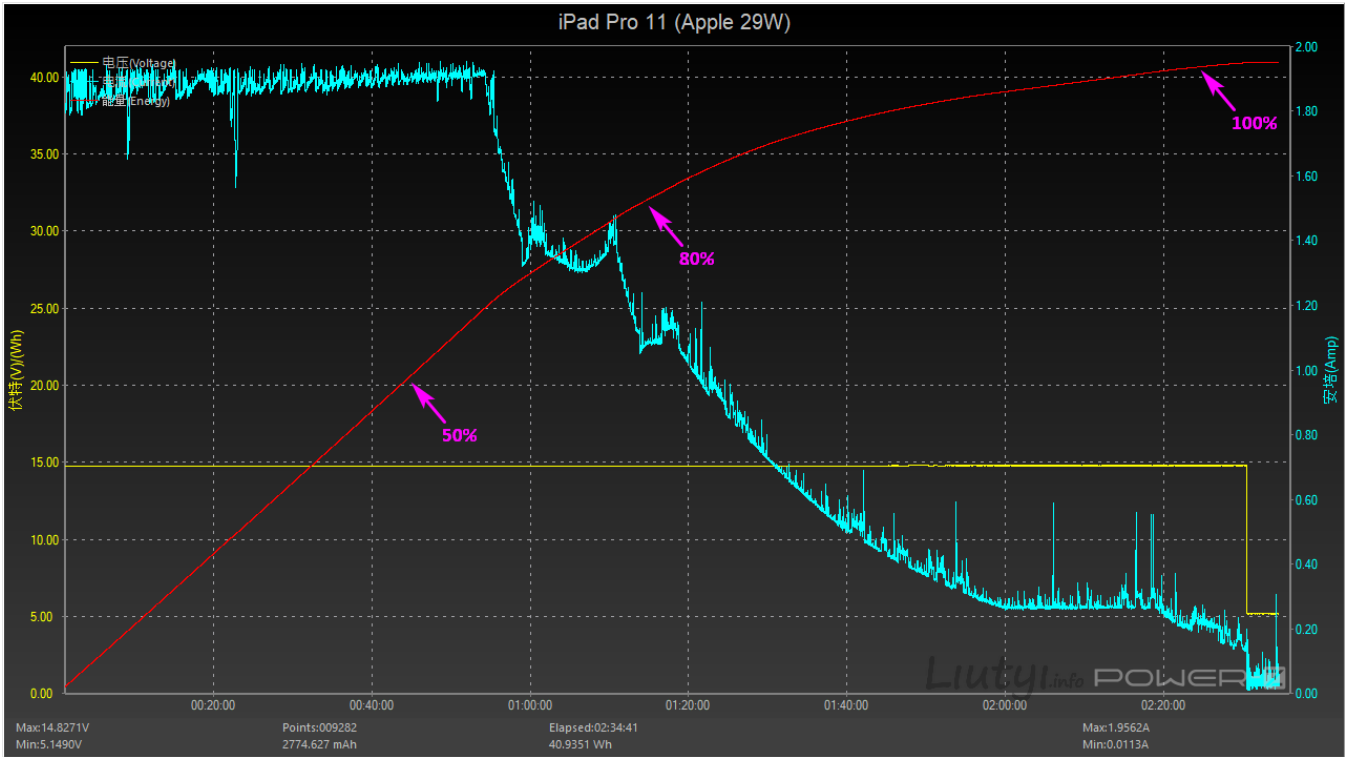

Apple 87W Charger

20.2v 4.3A, 9v 3A, 5.2v 2.4A (in use by iPad Pro - 27W)